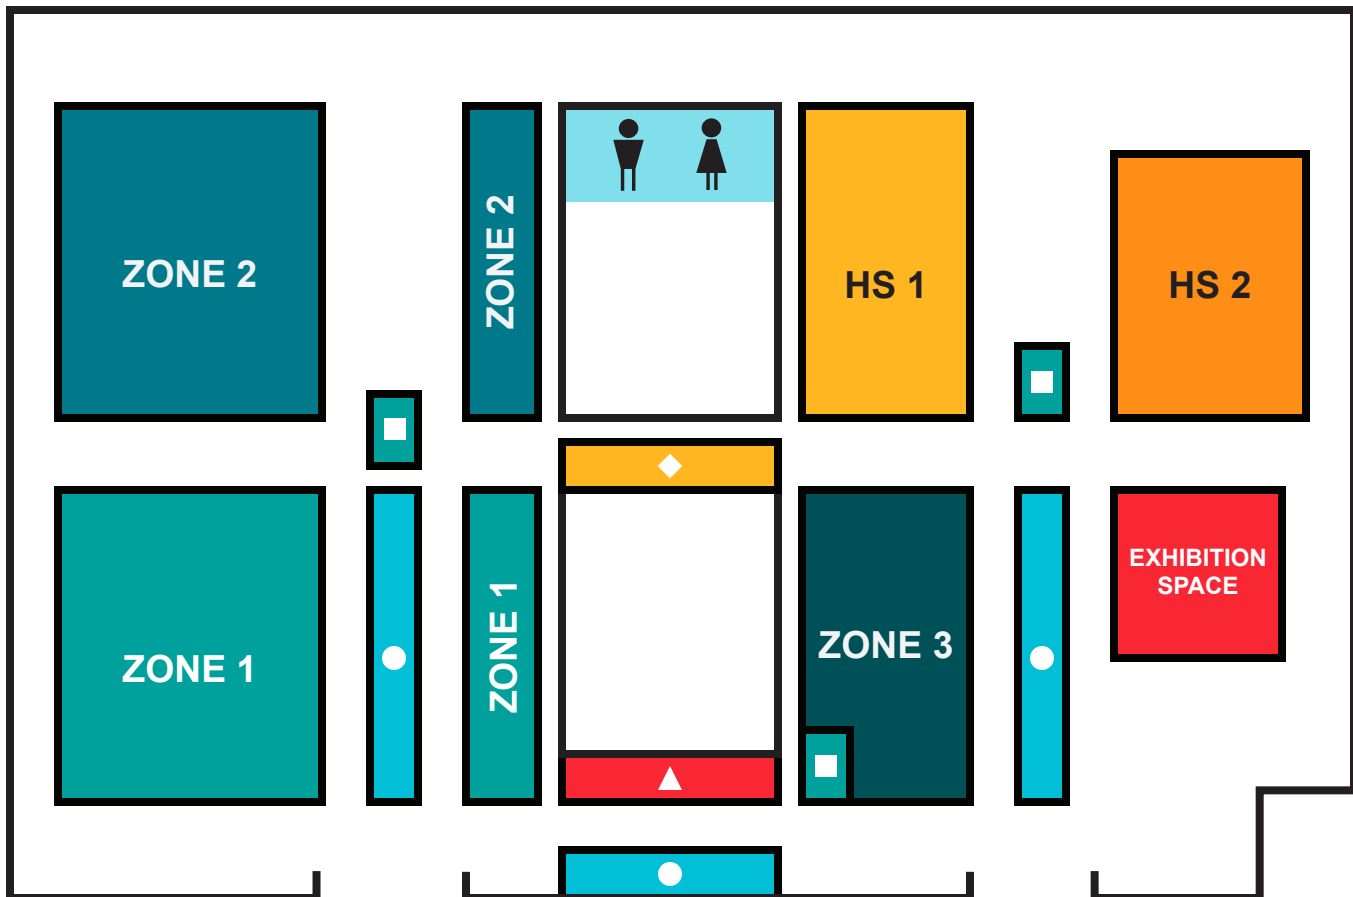

# Halls C and D

HALL C

HALL D

Poster Zone 1  
1 - 110

Poster Zone 2  
111 - 220

Poster Zone 3  
221 - 271

Poster HS Zone 1  
HS 1 - HS 44

Poster HS Zone 2  
HS 45 - HS 74

Exhibition Space

Charging Station

Exhibitors

Graffiti Kiosk

iGEM Timeline